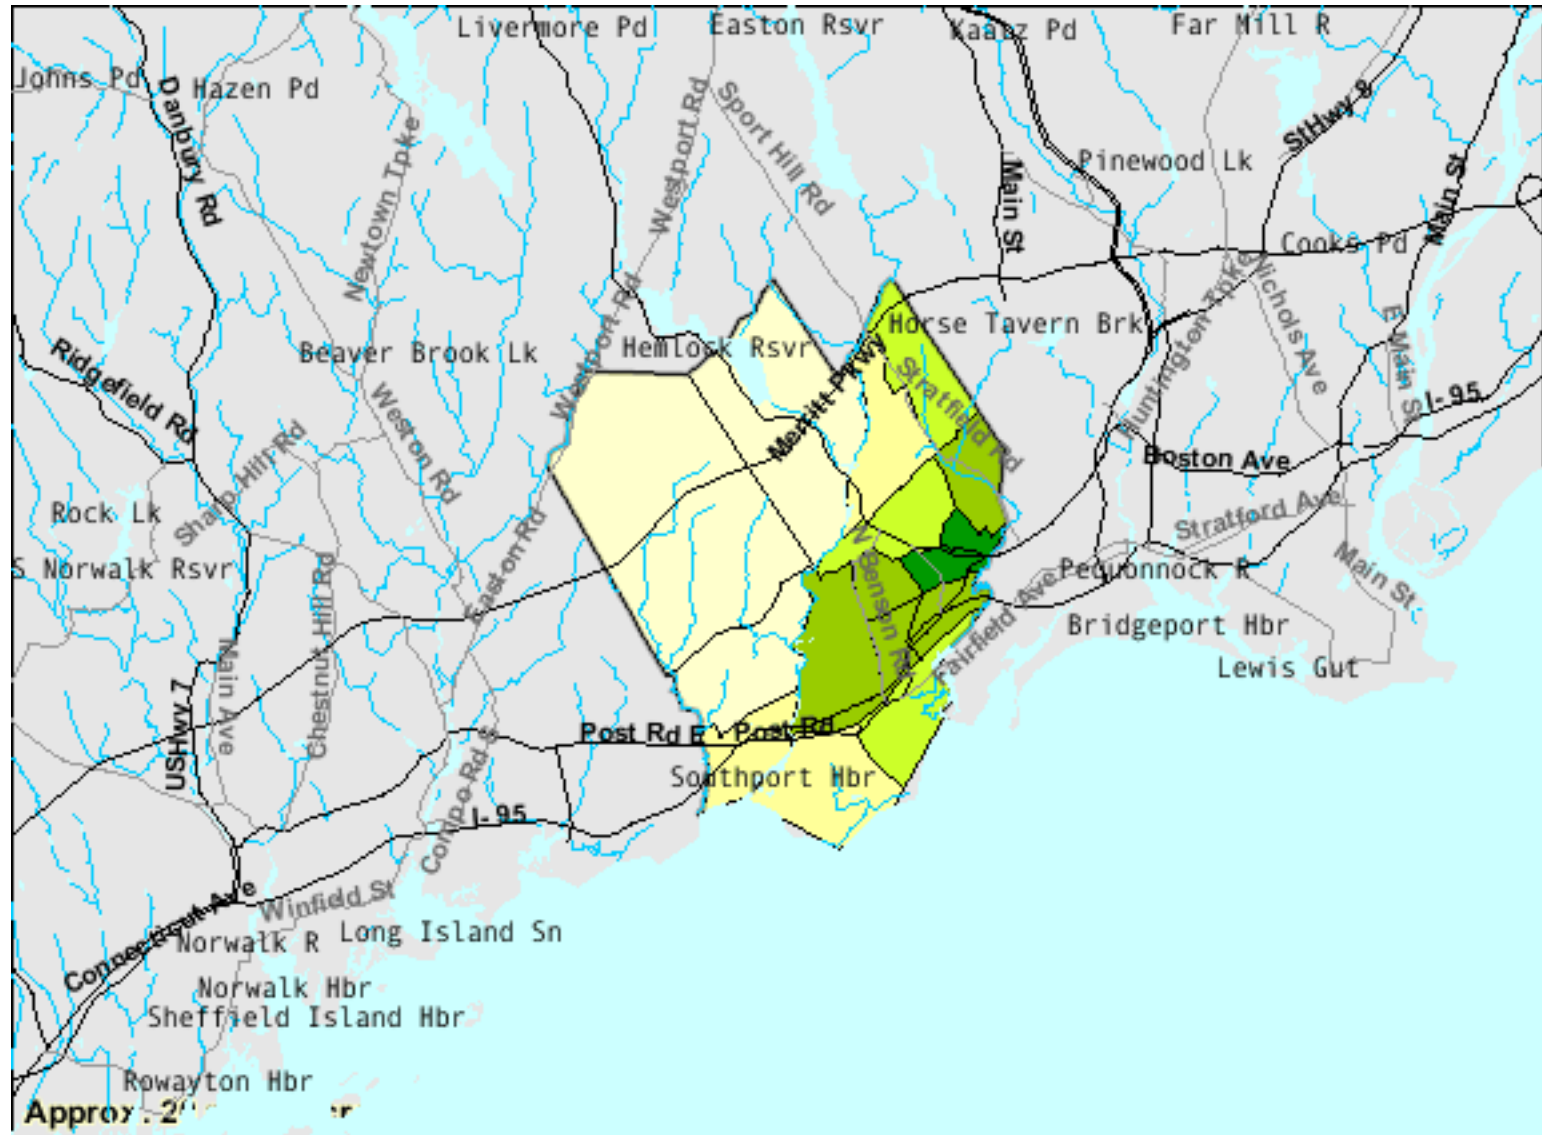

Source: U.S. Census Bureau, Census 2000 Summary File 1, Matrix P1.